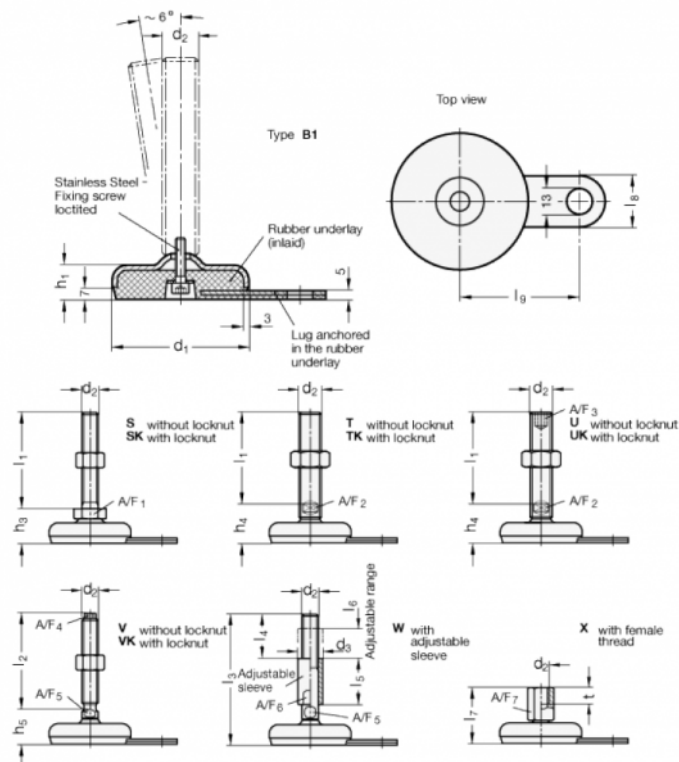

Article number: 2033100M20125B1T  
 Description: E+G levelling foot  
 GN 33-100-M20-125-B1-T, Stainless steel  
 Note: T Without nut, Wrench flat at the bottom

## Measures

A/F2 = 15  
 d1 = 100  
 d2 = M20  
 h1 = 21  
 h4 = 36  
 l1 = 125  
 l8 = 30  
 l9 = 80